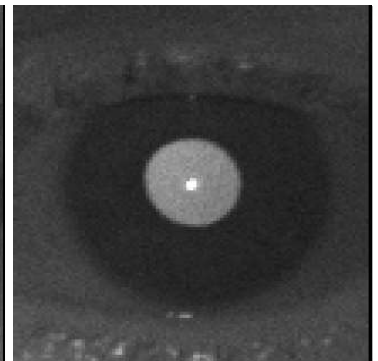

Refraction was measured with Plusoptix.
 Check out our range of binocular autorefractors for your clinic.
www.plusoptix.com

Certifikát

Jakub Novotny, 2016-03-06

Datum měření: 2020-11-02

OD

OS

Refrakce	[dpt]
-0,75 0,00 n/a° +0,25 -0,25 89°	
Odchylka pohledu	[°]
2,1	
Průměr zornice	[mm]
3,8 4,1	
Vzdálenost zornic	[mm]
66	
Úklon hlavy	[°]
0	

Ver. 7.1.8.0

Refraction was measured with Plusoptix.
 Check out our range of binocular autorefractors for your clinic.
www.plusoptix.com